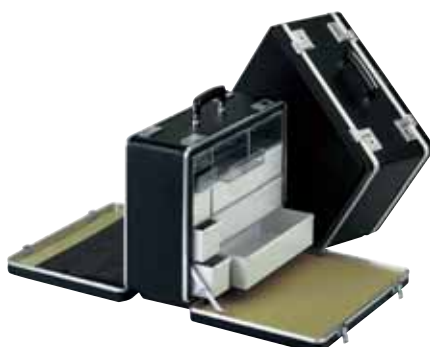

MICRAGARD kills all germs and prevents cross contamination even if the bag is never washed or sterilised.

- Supplied with shoulder strap
- Colour Blue or Black
- Weight: 2.3kg empty
- Dimensions: 37.5W x 40H x 24D cm

8806-BK	Domiciliary Bag Black	1	£199.00
8806-BL	Domiciliary Bag Blue		£199.00
8807-BK	Wheeled Domiciliary Bag Black		£265.00
8807-BL	Wheeled Domiciliary Bag Blue	2	£265.00

Practica 1

- Wipe clean, pull-out drawer system with drop-down front
- Shockproof ABS
- Aluminium frames and key locks
- Internal dimensions: 41.2 x 31.1 x 18 cm
- Weight: 5.2kg empty

3050 Practica 1 £184.50

Practica 2

- Wipe clean, pull-out drawer system with drop-down front
- Durable PVC
- Combination locks
- Document pocket and end pocket
- Internal dimensions: 41.2 x 31.1 x 18 cm
- Weight: 7kg empty

3051 Practica 2 £212.50

Practica 3

- Wipe clean, pull-out drawer system with drop-down front
- Durable PVC
- Combination locks
- Document pocket and end pocket
- Internal dimensions: 41.2 x 31.1 x 18 cm
- Weight: 5kg empty